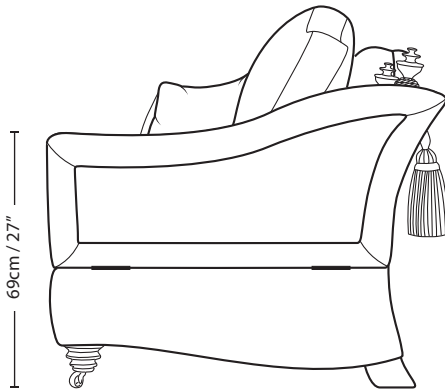

BELLAGIO

1.5 SEATER FORMAL CUSHION

18cm / 7" 94cm / 37" 18cm / 7"

69cm / 27"

94cm / 37"

53cm / 21"

92cm / 36"

130cm / 51"

Overall Height	Overall Width	Overall Depth	Arm Height	Back Height of Frame	Seat Height	Arm Width	Inside Width Arm to Arm	Seat Depth to Cushions	Seat Depth no Cushions
94cm / 37"	130cm / 51"	112cm / 44"	69cm / 27"	92cm / 36"	53cm / 21"	18cm / 7"	94cm / 37"	56cm / 22"	76cm / 30"

Seating sizes vary to a great extent and particularly wherever there are soft cushions involved, this is magnified with front of seat to back cushion depths, whilst formal back cushions will vary with age and plumping. It is essential to note that scatter back cushion depths will adjust from which point you measure, overtime and with plumping, the accurate measurement does not exist as it will resize each and every time you enjoy its comfort.