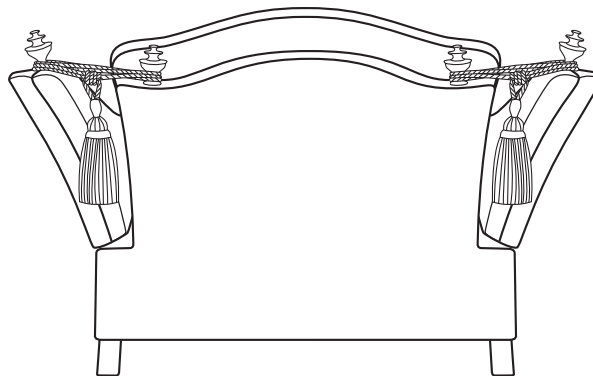

BELLAGIO

1.5 SEATER FORMAL CUSHION

18cm / 7" 94cm / 37" 18cm / 7"

69cm / 27"

94cm / 37"

53cm / 21"

92cm / 36"

130cm / 51"

Overall Height	Overall Width	Overall Depth	Arm Height	Back Height of Frame	Seat Height	Arm Width	Inside Width Arm to Arm	Seat Depth to Cushions	Seat Depth no Cushions
94cm / 37"	130cm / 51"	112cm / 44"	69cm / 27"	92cm / 36"	53cm / 21"	18cm / 7"	94cm / 37"	56cm / 22"	76cm / 30"

Seating sizes vary to a great extent and particularly wherever there are soft cushions involved, this is magnified with front of seat to back cushion depths, whilst formal back cushions will vary with age and plumping. It is essential to note that scatter back cushion depths will adjust from which point you measure, overtime and with plumping, the accurate measurement does not exist as it will resize each and every time you enjoy its comfort.